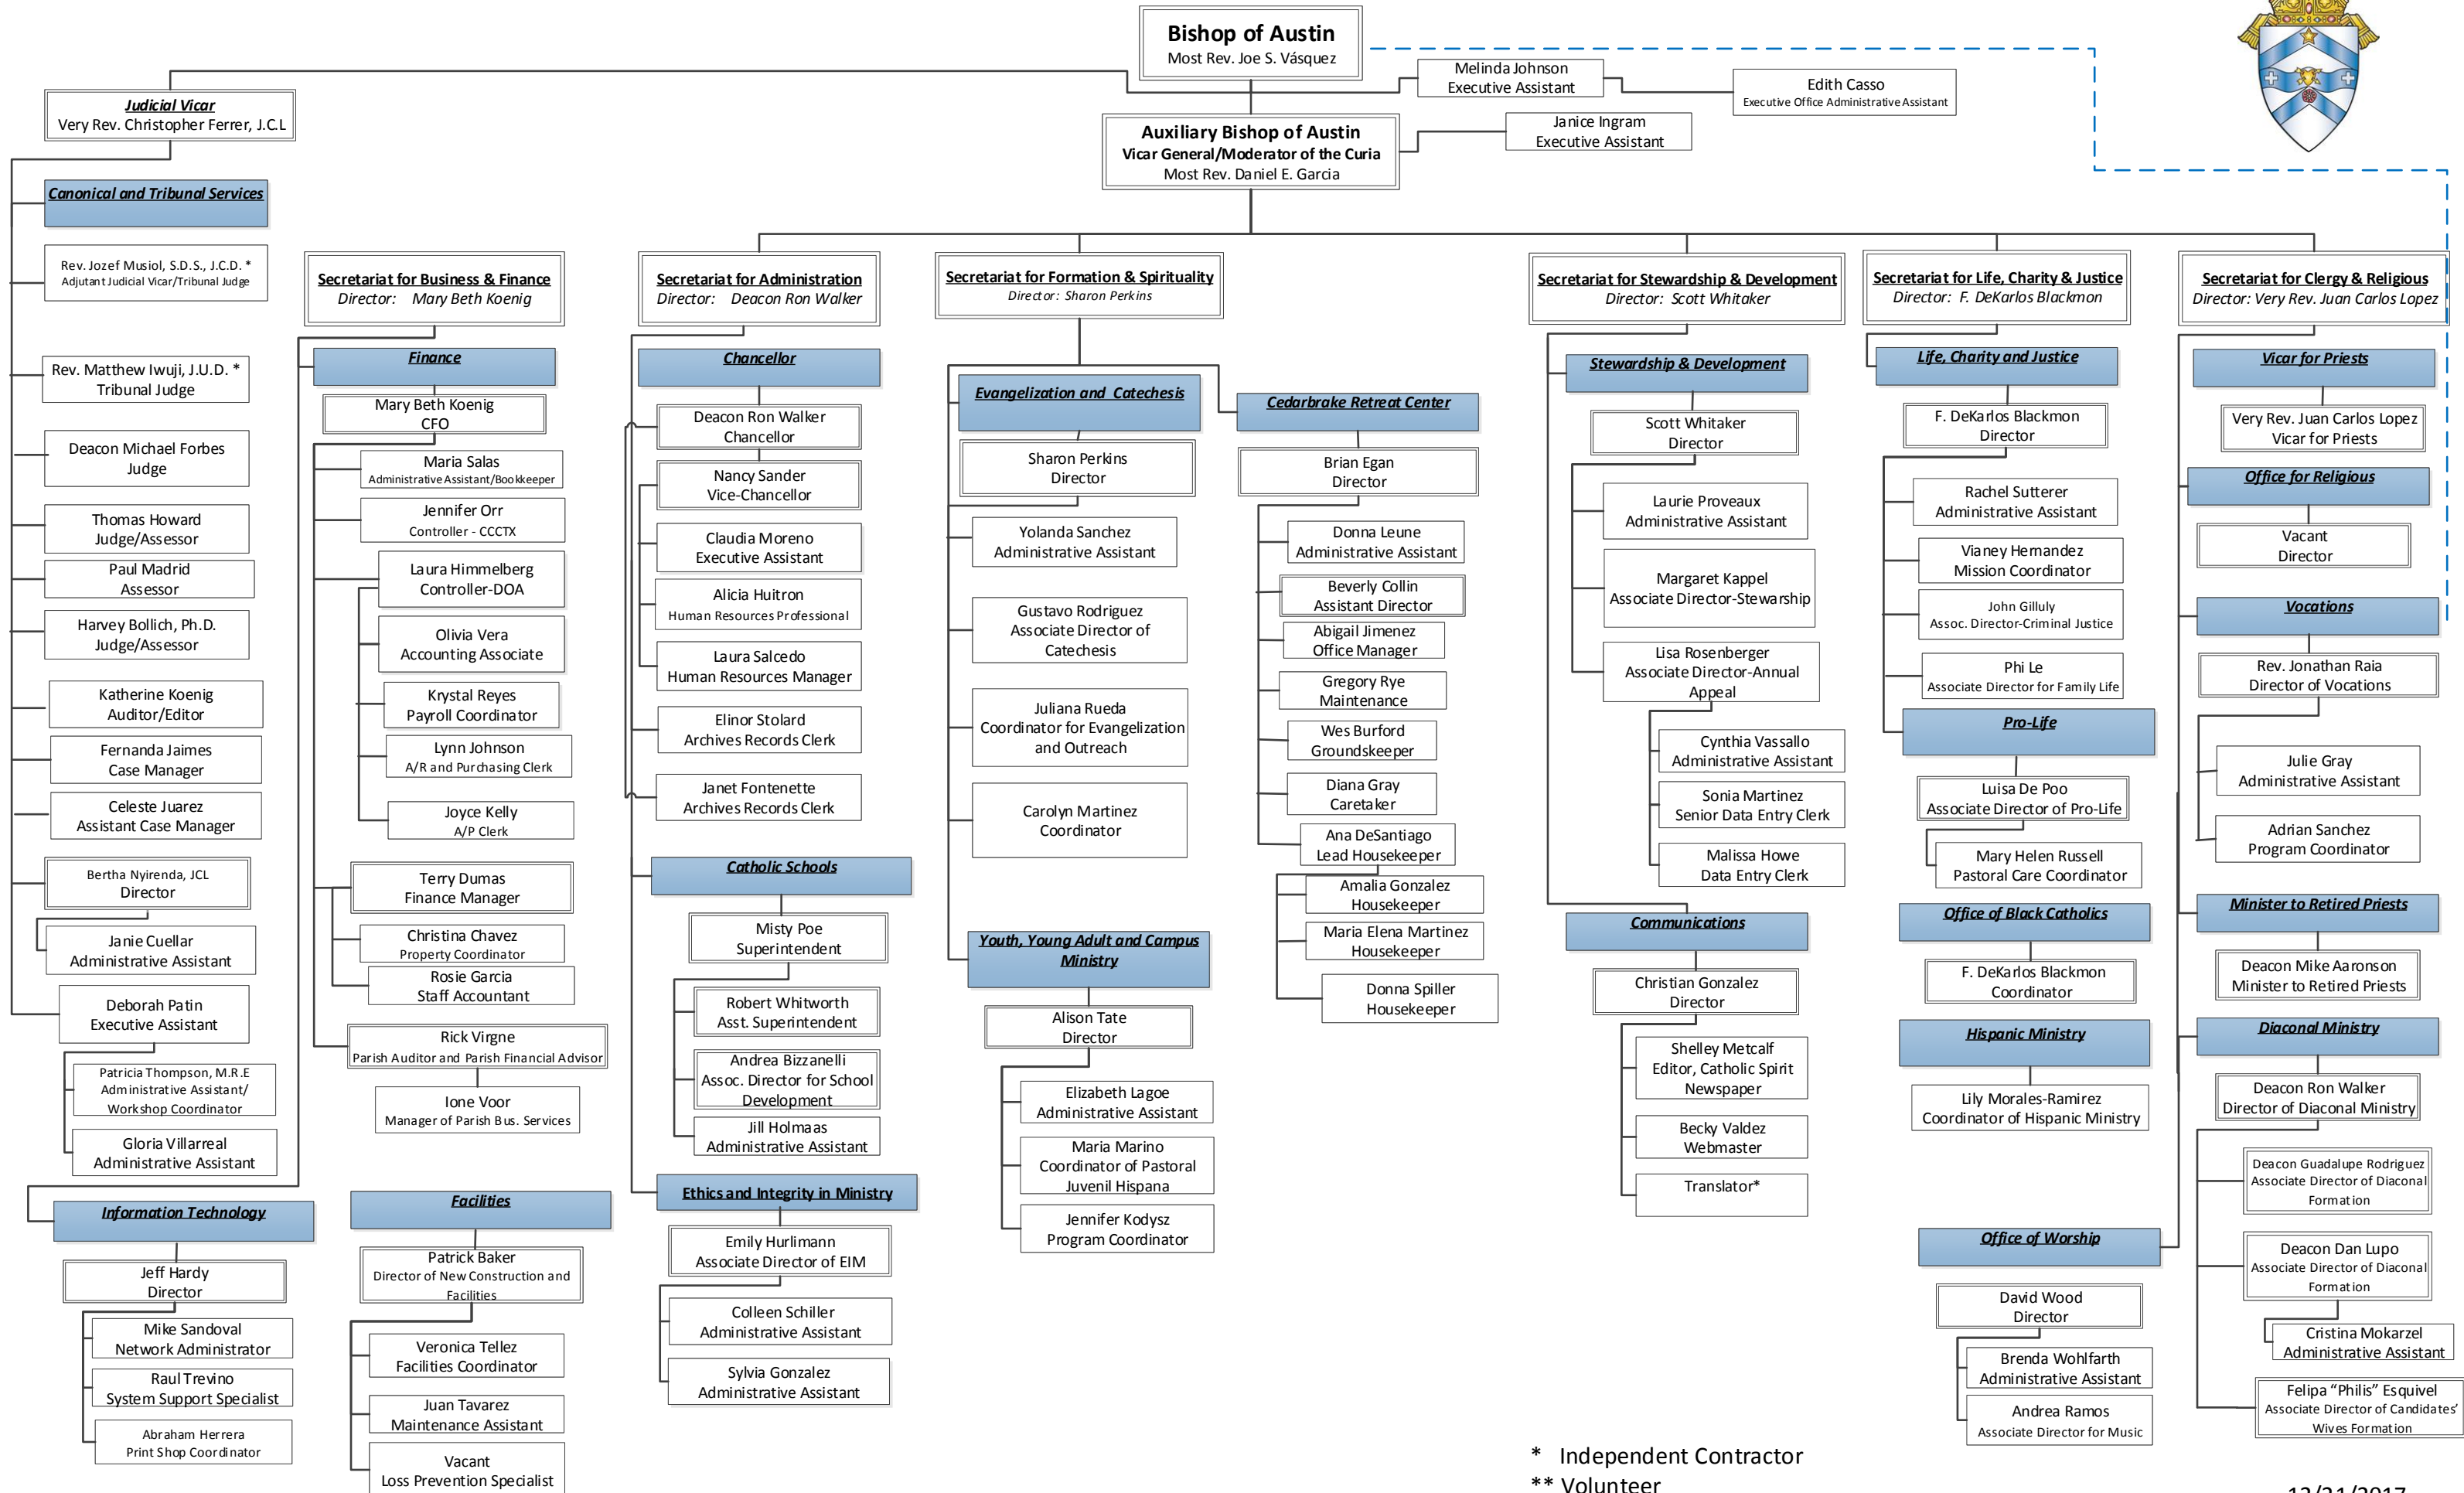

Diocese of Austin – Organizational Chart

\* Independent Contractor  
\*\* Volunteer