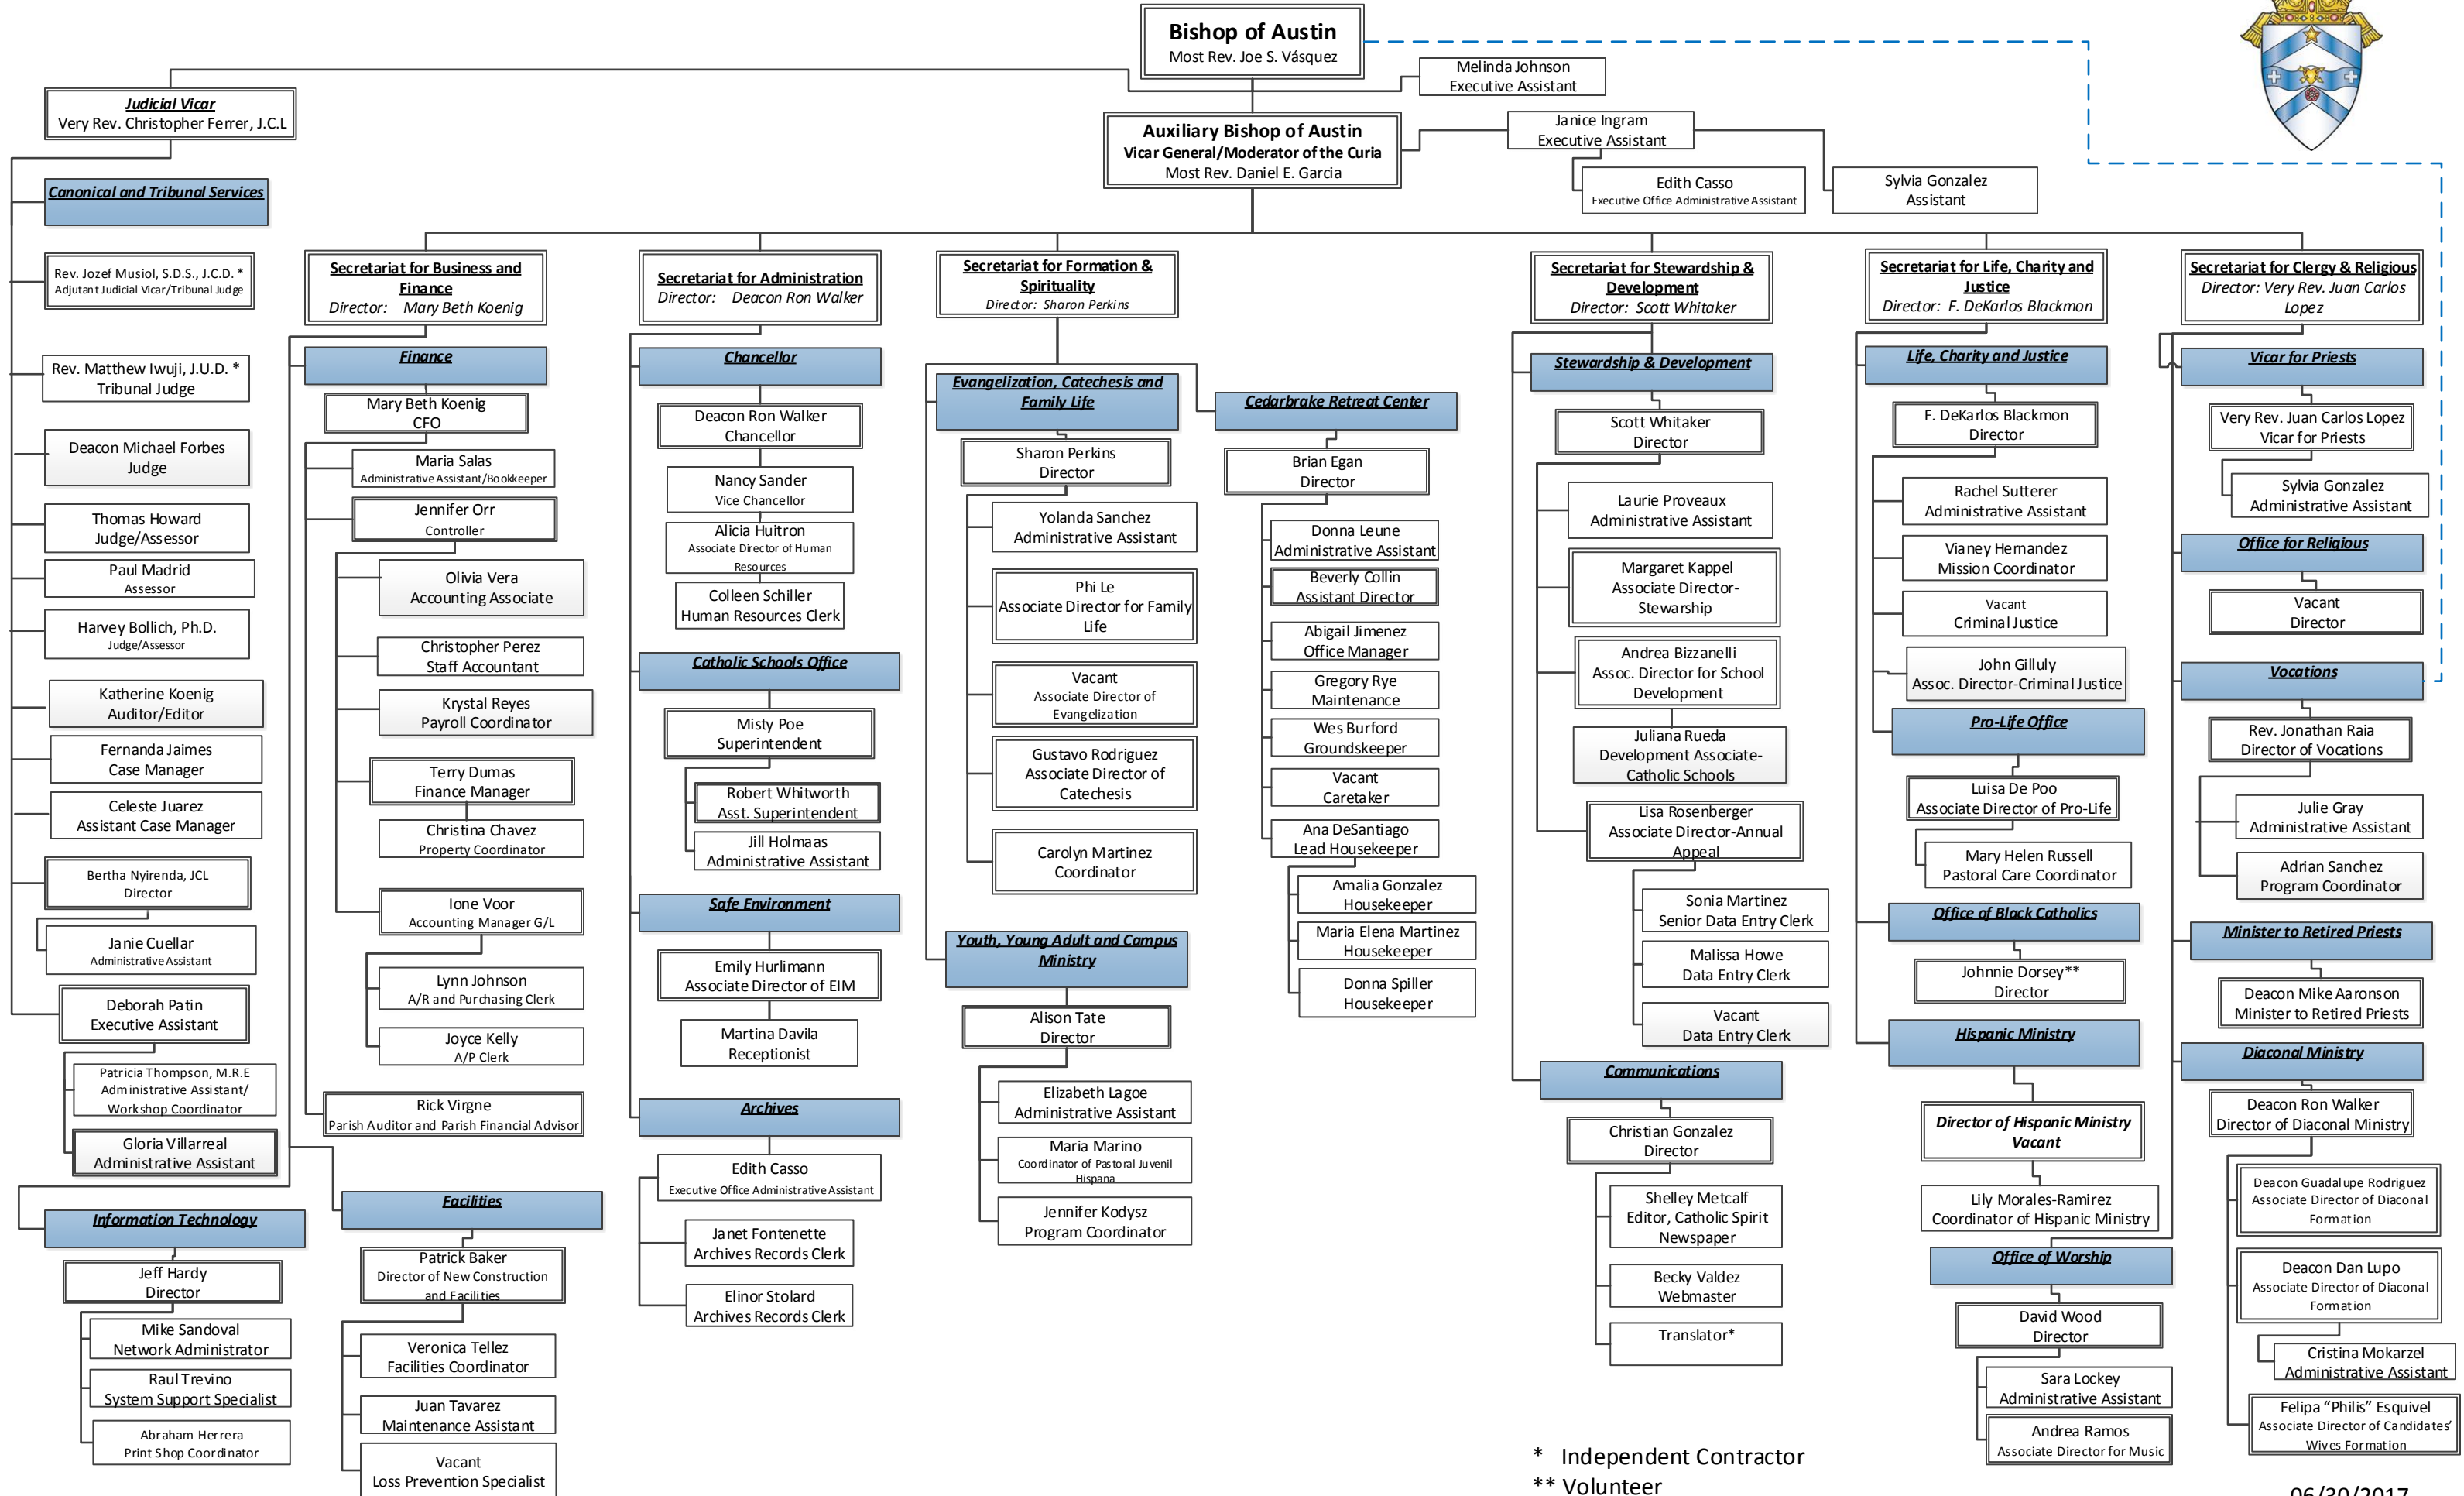

Diocese of Austin – Organizational Chart

\* Independent Contractor  
\*\* Volunteer