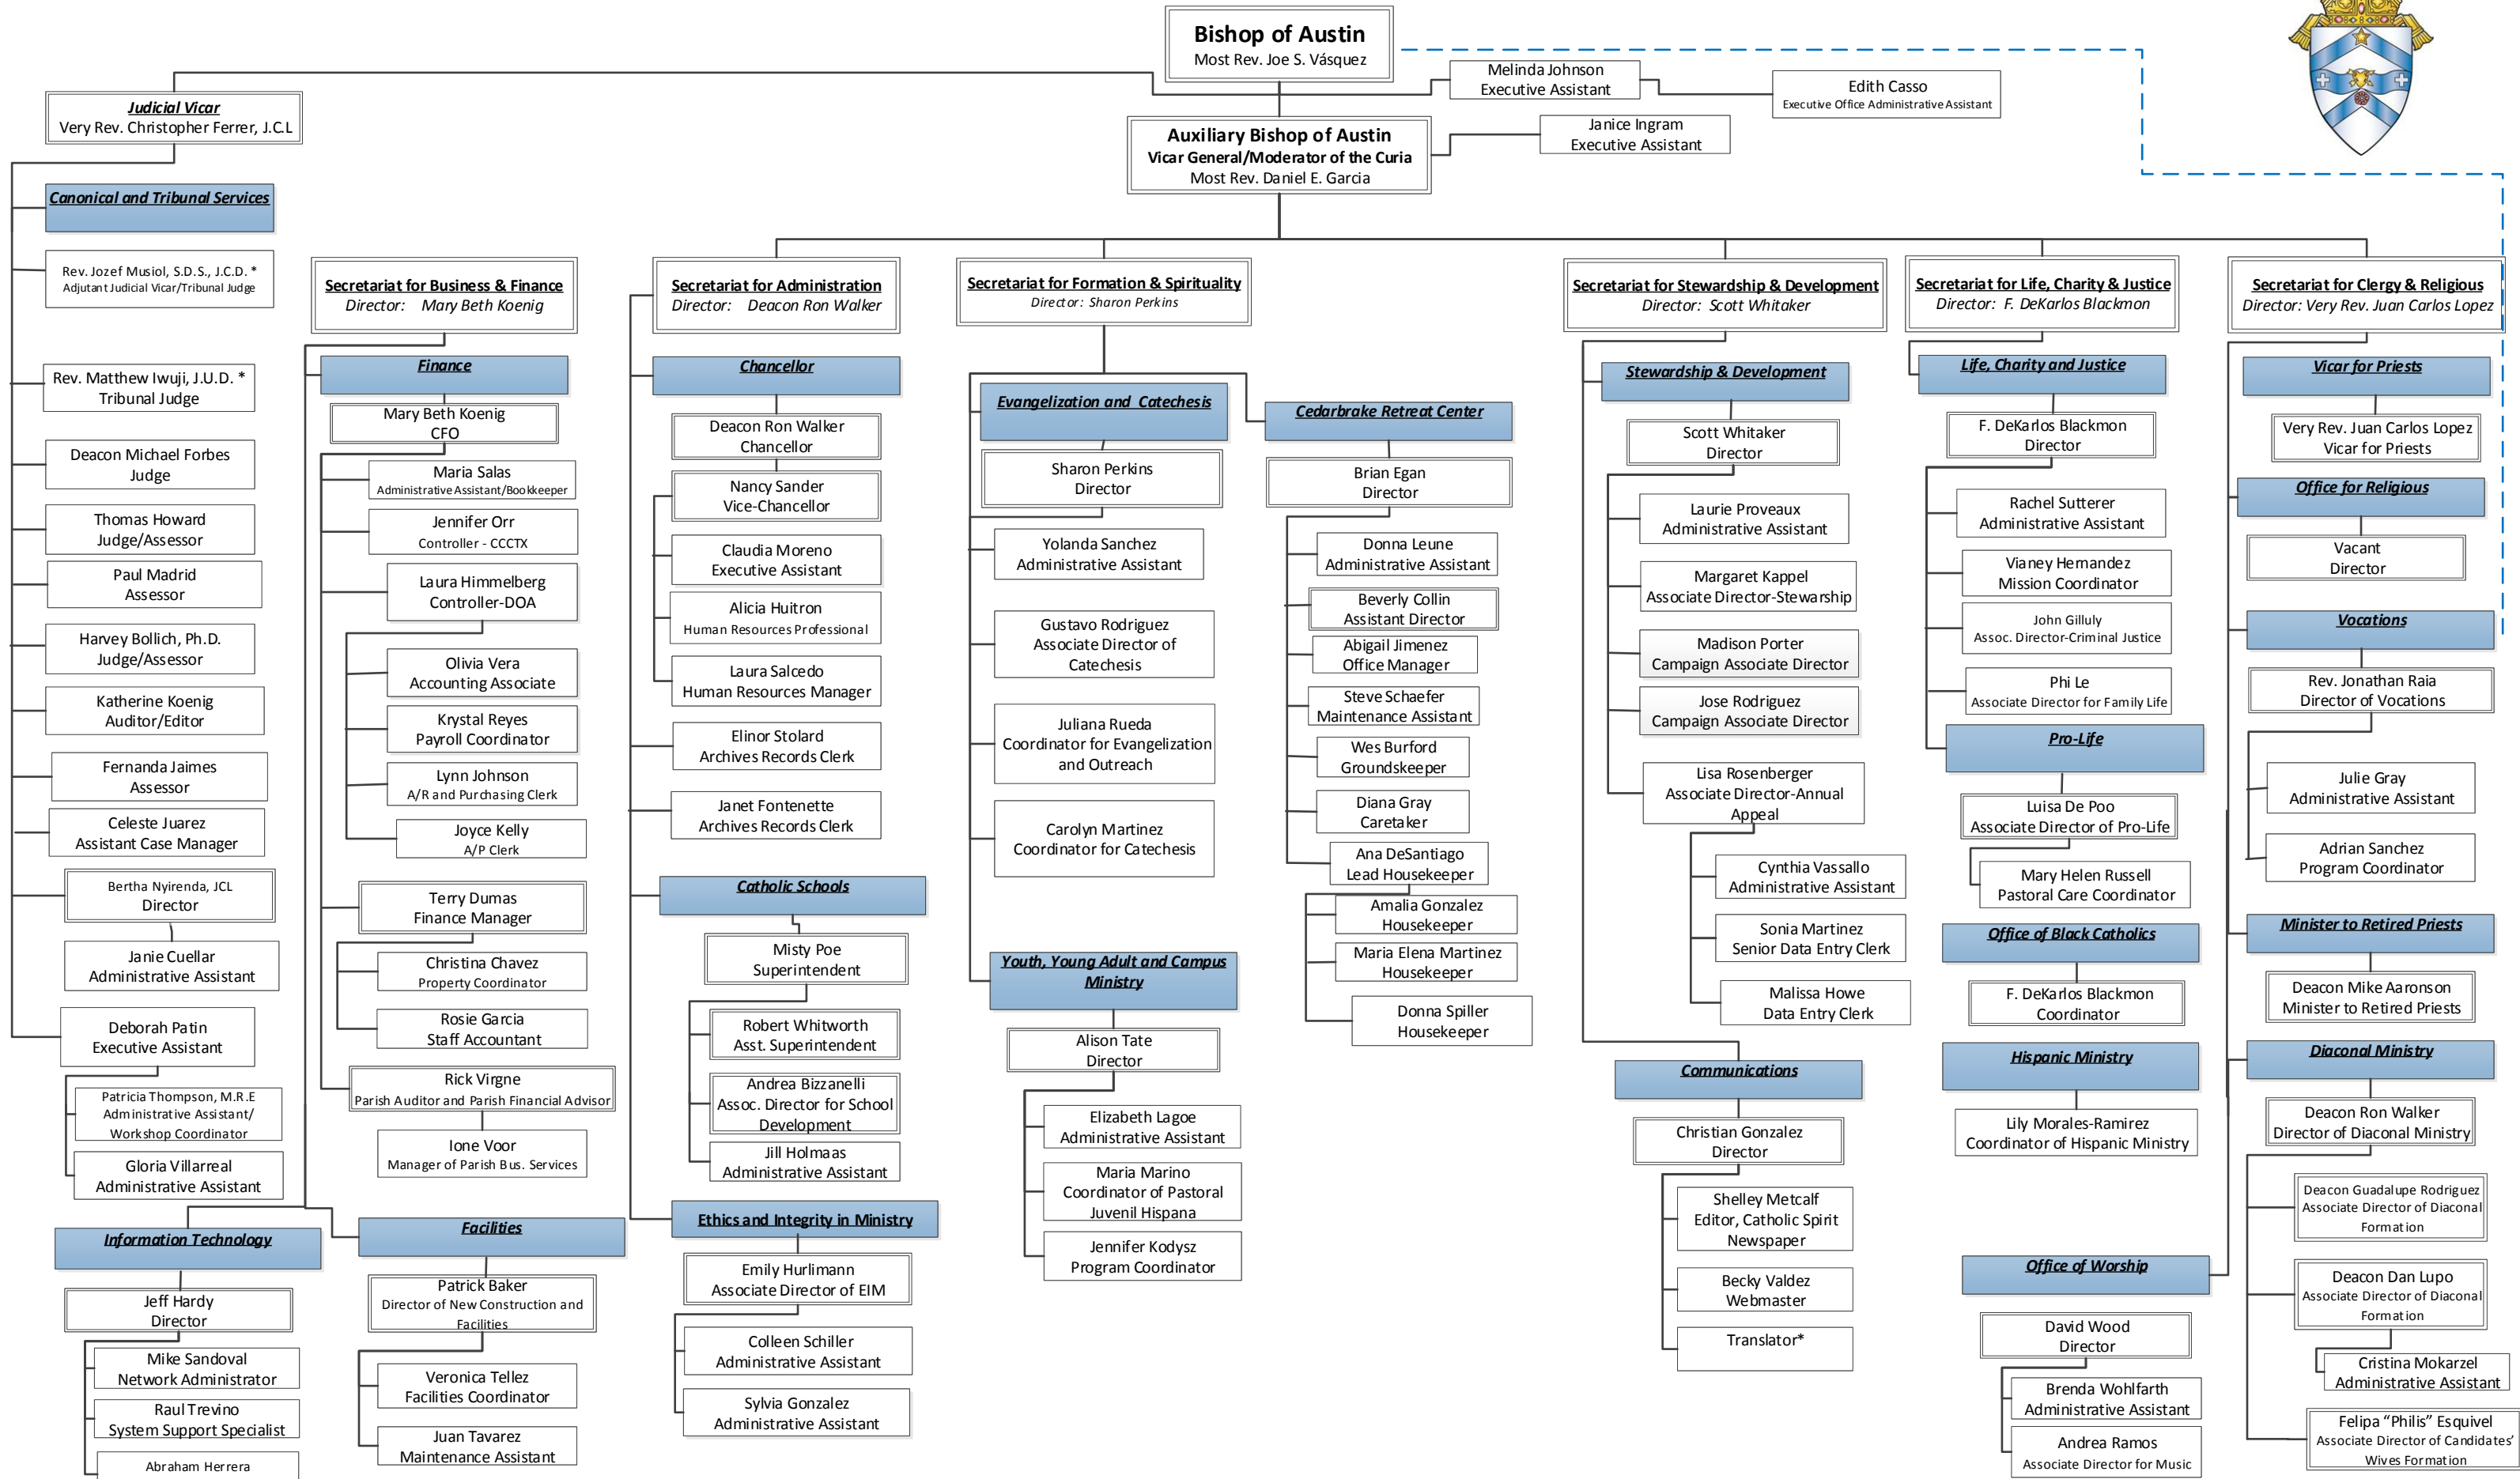

Diocese of Austin – Organizational Chart

\* Independent Contractor  
\*\* Volunteer