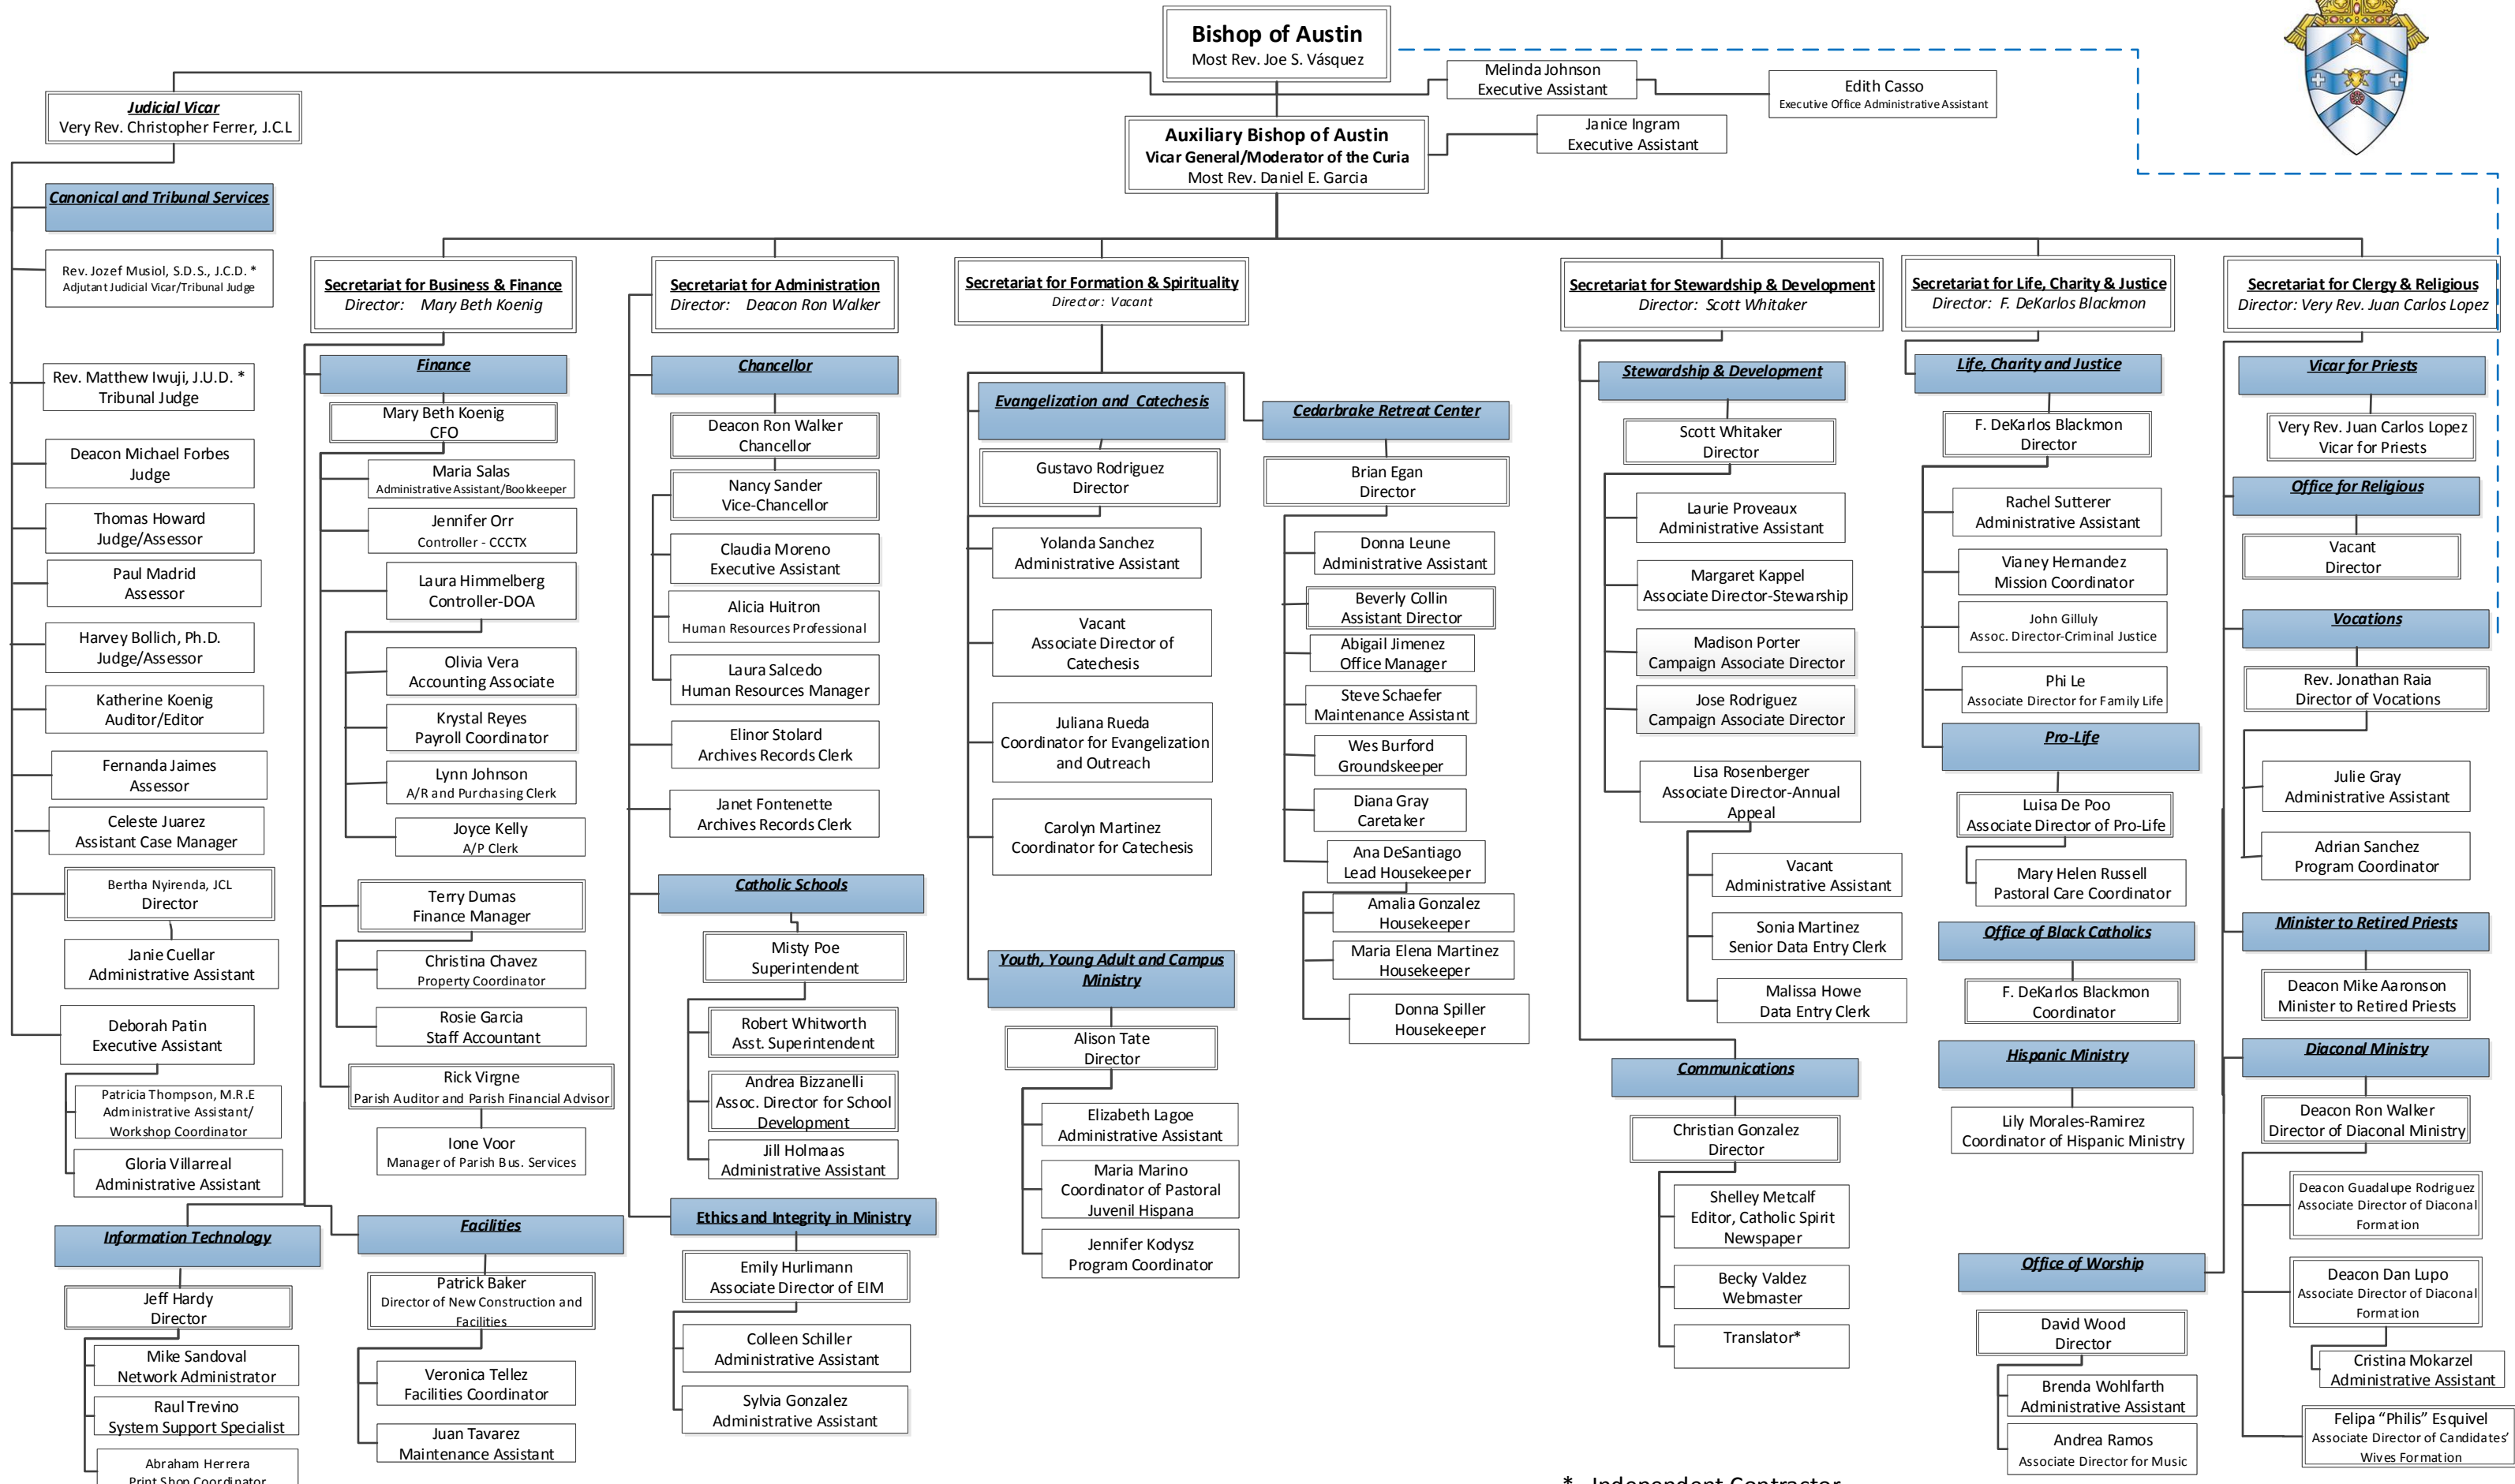

Diocese of Austin – Organizational Chart

\* Independent Contractor  
\*\* Volunteer